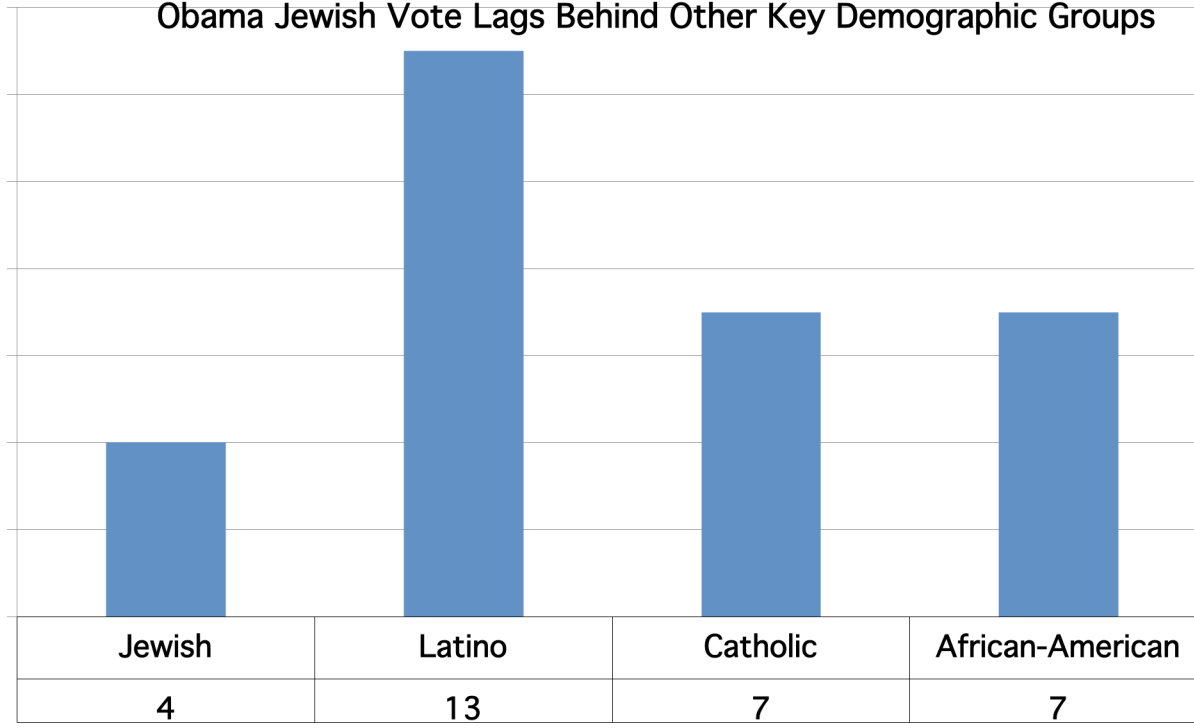

Obama Jewish Vote Lags Behind Other Key Demographic Groups

NET % CHANGE 2008 VERSUS 2004

KEY DEMOGRAPHIC GROUPS

	Obama Vote 2008 %	Kerry Vote 2004%	Net % Change
Jewish	78	74	4
Latino	66	53	13
Catholic	54	47	7
African-American	95	88	7