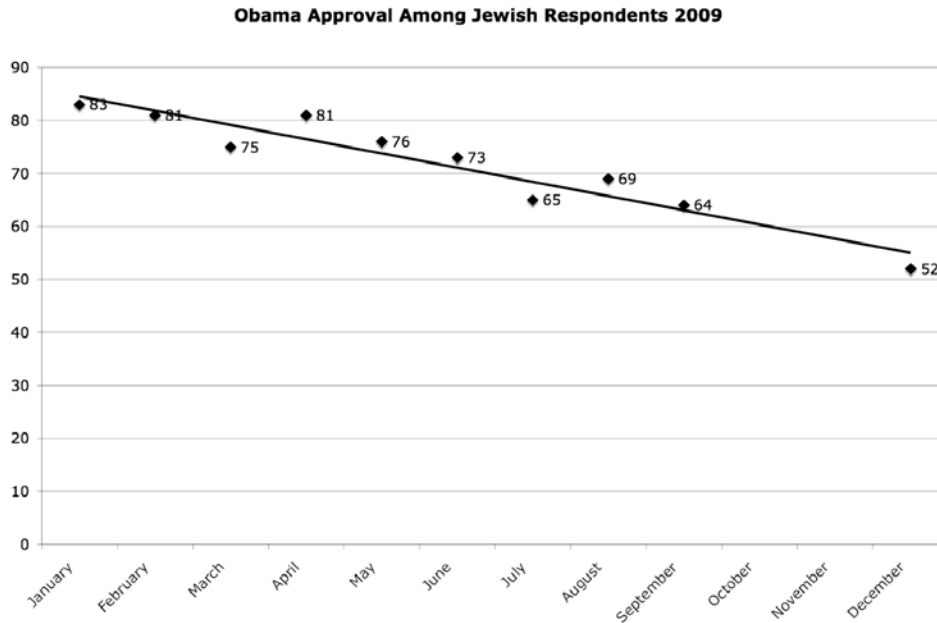

Jewish support for Obama continues to tumble

Sources:

January through September data:

<http://www.gallup.com/poll/123413/u.s.-jews-lead-religious-groups-support-obama.aspx>

December data:

<http://www.quinnipiac.edu/x1295.xml?ReleaseID=1403>